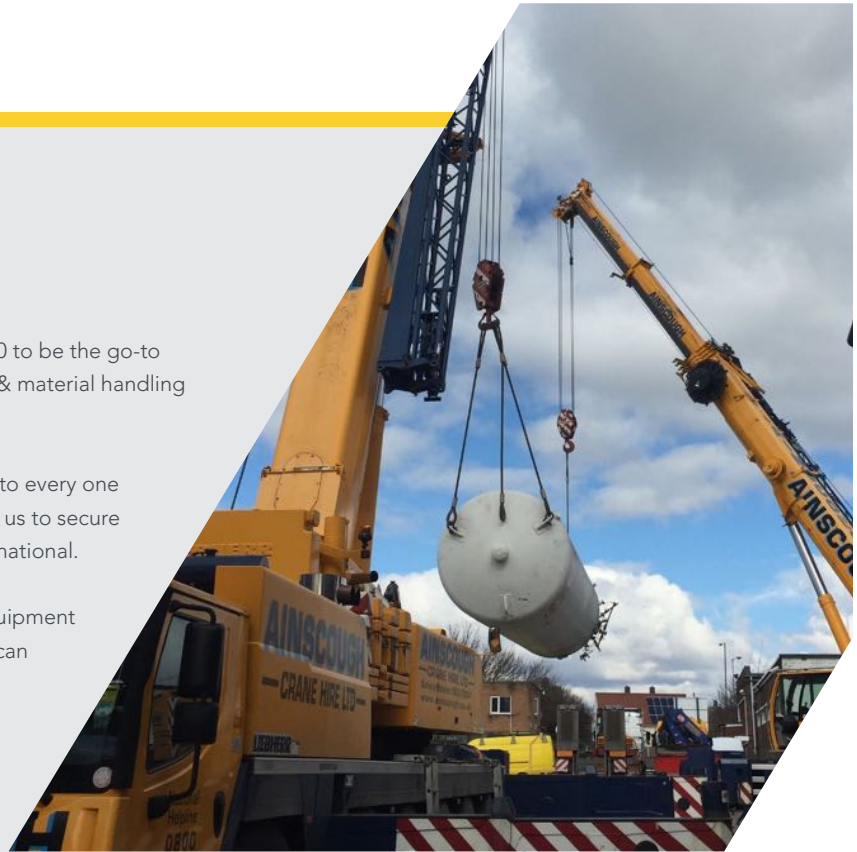

Introduction:

Teesside Engineering & Plant Services was founded in 2020 to be the go-to specialist company in the hire, sale and servicing of lifting & material handling equipment. We're sure you'll agree once you've tried us!

We are committed to providing the best customer service to every one of our customers. Our customer-focused approach has led us to secure contracts with companies, both large and small, local and national.

Through our network of highly trained, specialist lifting equipment engineers based through the North East of England, we can keep your goods and business moving. We also offer fully managed maintenance programmes, including scheduled annual statutory testing to give business owners peace of mind that they remain compliant with current UK legislation at all times.

Our Clients:

Our Values:

HEALTH & SAFETY

At TEPS we ensure that the Health & Safety of both our staff, your staff and the general public comes above all else.

QUALITY

We deliver a high-quality professional service in every project we undertake ensuring that the project is delivered on time and budget.

INTEGRITY

We stick to our word and will always do what's right over what's easy. Remaining truthful and honest in everything that we do.

MOTIVATION

We are always inspiring each other to be the best we can be and deliver for our clients.